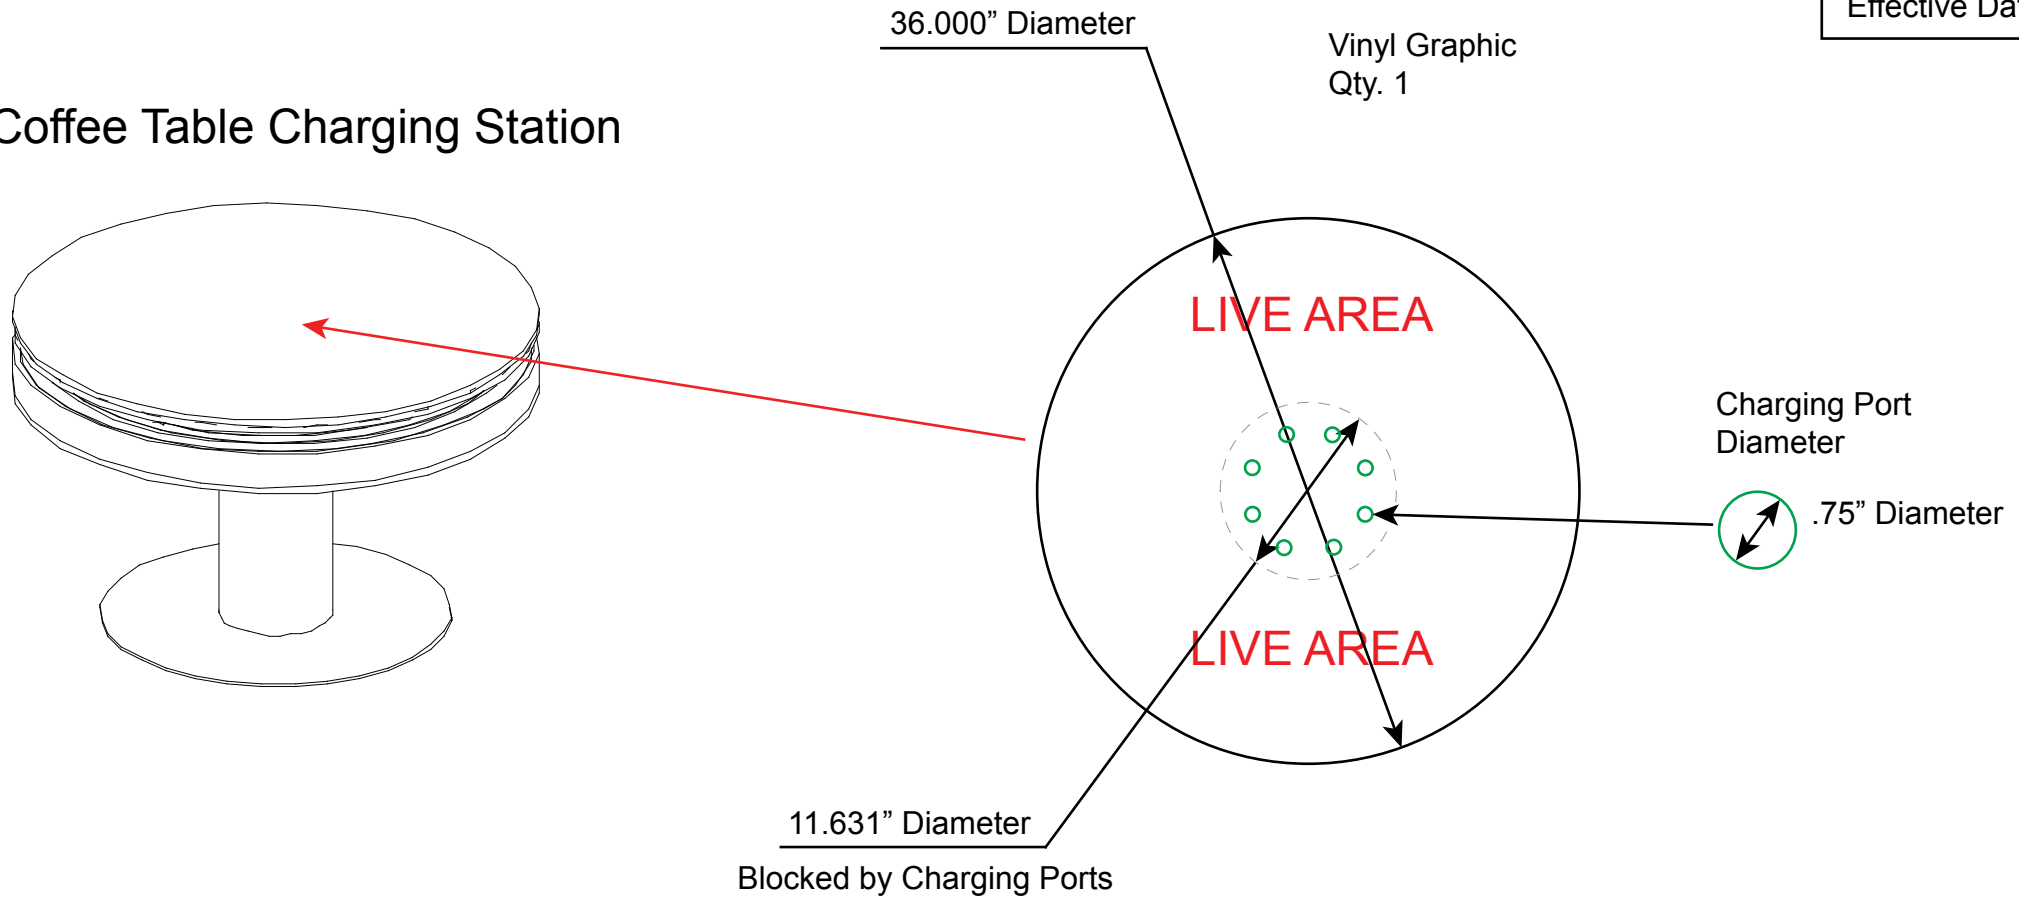

Product Name: MOD-1430
Process: Direct Print
Material: Vinyl
Effective Date: 03/02/2015

Coffee Table Charging Station

NOTE: Graphic files must be @ 150 dpi Finished Size.
DO NOT send Flattened Files. Production can not manipulate the content, proportion or color of these files.

NOTE: Test frames may be required for guaranteed fitting of graphics